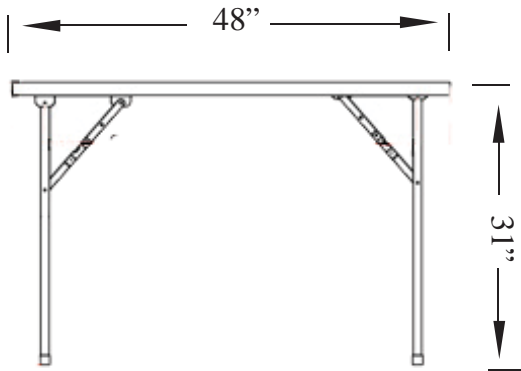

Item# _____
Project: _____
Qty: _____

Folding Work Table Stainless Steel 18 Gauge

Serv-Ware

Features

- 430 Series Stainless Steel Top
- 18 Gauge Construction
- No Under Shelf
- Galvanized Legs with Plastic Feet Inserts

Folding Work Table Stainless Steel 18 Gauge

Serv-Ware

Model

Size

Weight/lbs

FWT-2448-418
FWT-2460-418
FWT-3048-418
FWT-3060-418

(D x W)
24" x 48"
24" x 60"
30" x 48"
30" x 60"

(Shipping)
37
46
42
53