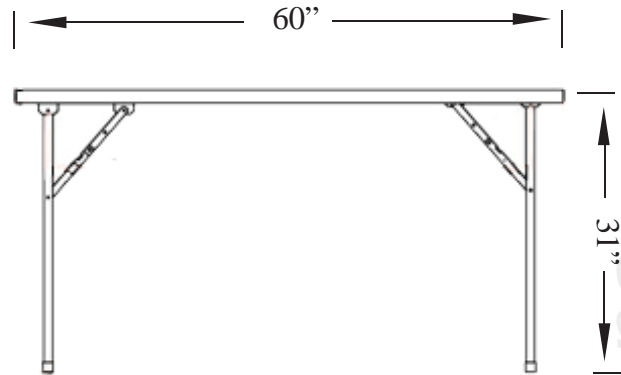

Item# _____
Project: _____
Qty: _____

Folding Work Table Stainless Steel 18 Gauge

Serv-Ware

Features

- 430 Series Stainless Steel Top
- 18 Gauge Construction
- No Under Shelf
- Galvanized Legs with Plastic Feet Inserts

Folding Work Table Stainless Steel 18 Gauge

Serv-Ware

Model

Size

Weight/lbs

FWT-2448-418
FWT-2460-418
FWT-3048-418
FWT-3060-418

(D x W)
24" x 48"
24" x 60"
30" x 48"
30" x 60"

(Shipping)
37
46
42
53