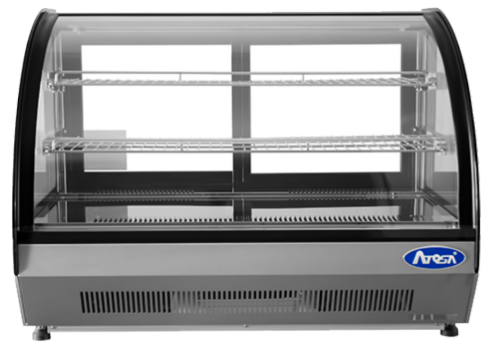

Countertop Refrigerated Display Cases - Curved/Square

Standard Features

- Stainless steel exterior & interior with black frames
- Rear mount compressor with environmentally friendly R290 refrigerant
- Electronic Temperature Controller
- Two (2) stainless steel shelves standard
- Defog feature to ensure the glass stays clear
- Maintains temperatures between 35°F – 38°F
- Magnetic door gasket(s) standard for positive door seal
- Two (2) rear sliding doors
- LED interior lighting
- Leveling legs
- NEMA 5-15 plug

MODELS:

CRDC-35 / CRDC-46 / CRDS-42 / CRDS-56

CRDC-35

CRDC-46

CRDS-56

CRDS-42

For the best results of food preservation we recommend setting your refrigerator between 35 °F to 38 °F

1. Don't forget to leave the unit some room to breathe!
2. Please clean the condenser frequently to give the unit more fresh air.