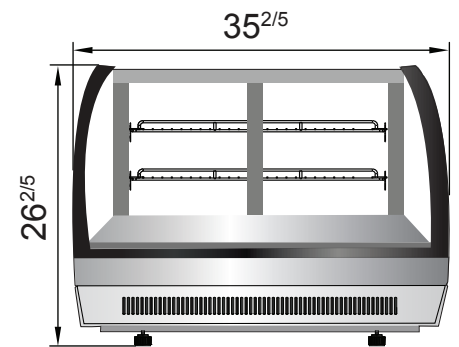

Countertop Refrigerated Display Cases - Curved/Square

Standard Features

- Stainless steel exterior & interior with black frames
- Rear mount compressor with environmentally friendly R290 refrigerant
- Electronic Temperature Controller
- Two (2) stainless steel shelves standard
- Defog feature to ensure the glass stays clear
- Maintains temperatures between 35°F – 38°F
- Magnetic door gasket(s) standard for positive door seal
- Two (2) rear sliding doors
- LED interior lighting
- Leveling legs
- NEMA 5-15 plug

SPECIFICATIONS

Models	Door	Capacity (Cu.Ft.)	Shelves	Rated Current (A)	Voltage (V/Hz/Ph)	HP	Refrigerant	Exterior Dimensions (inch)	Net Weight (lb)	Gross Weight (lb)
CRDC-35	2	3.5	2	2	115/60/1	1/5	R290	27 ^{3/5} ×22 ^{1/10} ×26 ^{2/5}	139	172
CRDC-46	2	4.6	2	2	115/60/1	1/5	R290	35 ^{2/5} ×22 ^{1/10} ×26 ^{2/5}	154	200
CRDS-42	2	4.2	2	2	115/60/1	1/5	R290	27 ^{3/5} ×22 ^{1/10} ×26 ^{2/5}	143	192
CRDS-56	2	5.6	2	2	115/60/1	1/5	R290	35 ^{2/5} ×22 ^{1/10} ×26 ^{2/5}	165	214

PLAN VIEW

CRDC-35

CRDC-46

CRDS-42

CRDS-56

LED lights