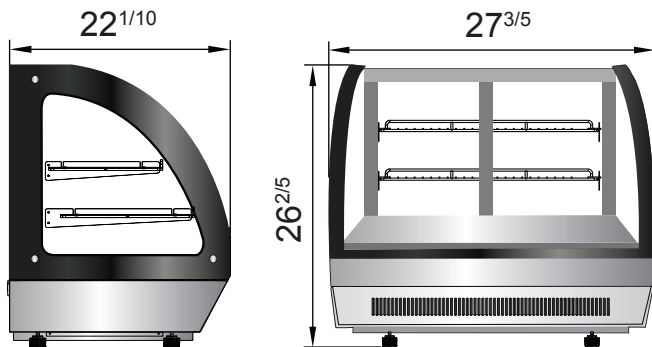

"WE MAKE THE KITCHEN BETTER!"

ATOSA USA, INC.

Toll Free: 855-855-0399 Email: info@atosausa.com

www.atosa.com | www.atosausa.com

California, Colorado, Florida, Georgia, Illinois,
New Jersey, Ohio, Texas, Washington

SPECIFICATIONS

Models	Door	Capacity (Cu.Ft.)	Shelves	Rated Current (A)	Voltage (V/Hz/Ph)	HP	Refrigerant	Exterior Dimensions (inch)	Net Weight (lb)	Gross Weight (lb)
CRDC-35	2	3.5	2	2	115/60/1	1/5	R290	27^{3/5}×22^{1/10}×26^{2/5}	139	172
CRDC-46	2	4.6	2	2	115/60/1	1/5	R290	35^{2/5}×22^{1/10}×26^{2/5}	154	200
CRDS-42	2	4.2	2	2	115/60/1	1/5	R290	27^{3/5}×22^{1/10}×26^{2/5}	143	192
CRDS-56	2	5.6	2	2	115/60/1	1/5	R290	35^{2/5}×22^{1/10}×26^{2/5}	165	214

PLAN VIEW

CRDC-35