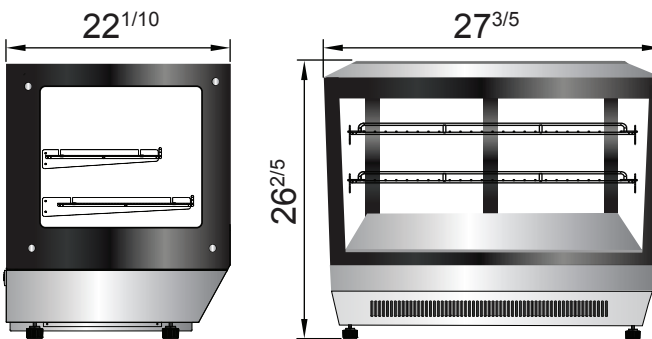

SPECIFICATIONS

Models	Door	Capacity (Cu.Ft.)	Shelves	Rated Current (A)	Voltage (V/Hz/Ph)	HP	Refrigerant	Exterior Dimensions (inch)	Net Weight (lb)	Gross Weight (lb)
CRDC-35	2	3.5	2	2	115/60/1	1/5	R290	27 ^{3/5} ×22 ^{1/10} ×26 ^{2/5}	139	172
CRDC-46	2	4.6	2	2	115/60/1	1/5	R290	35 ^{2/5} ×22 ^{1/10} ×26 ^{2/5}	154	200
CRDS-42	2	4.2	2	2	115/60/1	1/5	R290	27 ^{3/5} ×22 ^{1/10} ×26 ^{2/5}	143	192
CRDS-56	2	5.6	2	2	115/60/1	1/5	R290	35 ^{2/5} ×22 ^{1/10} ×26 ^{2/5}	165	214

PLAN VIEW

CRDC-35

CRDC-46

CRDS-42

CRDS-56

LED lights