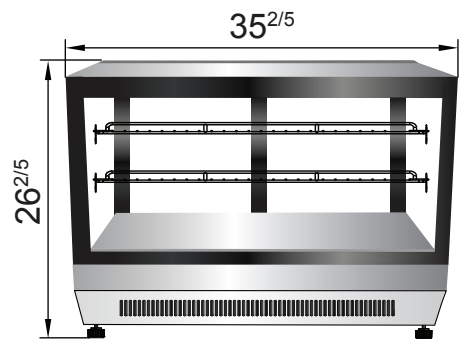

Countertop Refrigerated Display Cases - Curved/Square

Standard Features

- Stainless steel exterior & interior with black frames
- Rear mount compressor with environmentally friendly R290 refrigerant
- Electronic Temperature Controller
- Two (2) stainless steel shelves standard
- Defog feature to ensure the glass stays clear
- Maintains temperatures between 35°F – 38°F
- Magnetic door gasket(s) standard for positive door seal
- Two (2) rear sliding doors
- LED interior lighting
- Leveling legs
- NEMA 5-15 plug

SPECIFICATIONS

Models	Door	Capacity (Cu.Ft.)	Shelves	Rated Current (A)	Voltage (V/Hz/Ph)	HP	Refrigerant	Exterior Dimensions (inch)	Net Weight (lb)	Gross Weight (lb)
CRDC-35	2	3.5	2	2	115/60/1	1/5	R290	27 ^{3/5} ×22 ^{1/10} ×26 ^{2/5}	139	172
CRDC-46	2	4.6	2	2	115/60/1	1/5	R290	35 ^{2/5} ×22 ^{1/10} ×26 ^{2/5}	154	200
CRDS-42	2	4.2	2	2	115/60/1	1/5	R290	27 ^{3/5} ×22 ^{1/10} ×26 ^{2/5}	143	192
CRDS-56	2	5.6	2	2	115/60/1	1/5	R290	35 ^{2/5} ×22 ^{1/10} ×26 ^{2/5}	165	214

PLAN VIEW

CRDC-35

CRDC-46

CRDS-42

CRDS-56

LED lights