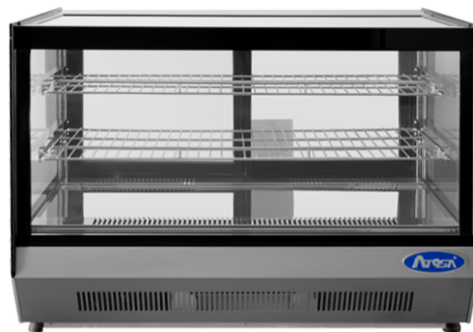

Countertop Refrigerated Display Cases - Curved/Square

Standard Features

- Stainless steel exterior & interior with black frames
- Rear mount compressor with environmentally friendly R290 refrigerant
- Electronic Temperature Controller
- Two (2) stainless steel shelves standard
- Defog feature to ensure the glass stays clear
- Maintains temperatures between 35°F – 38°F
- Magnetic door gasket(s) standard for positive door seal
- Two (2) rear sliding doors
- LED interior lighting
- Leveling legs
- NEMA 5-15 plug

MODELS:

CRDC-35 / CRDC-46 / CRDS-42 / CRDS-56

CRDC-35

CRDC-46

CRDS-56

CRDS-42

For the best results of food preservation we recommend setting your refrigerator between 35 °F to 38 °F

1. Don't forget to leave the unit some room to breathe!
2. Please clean the condenser frequently to give the unit more fresh air.