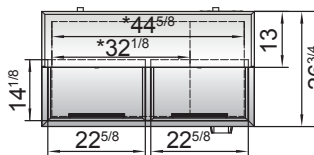

New Jersey, Ohio, Texas, Washington

SPECIFICATIONS

Models	Capacity (Cu.Ft.)	Wire dividers	Casters (inch)	Amps (A)	Voltage (V/Hz/Ph)	HP	Refrigerant	Exterior Dimensions (inch)	Net Weight (lb)	Gross Weight (lb)
MBC24GR	4	2	2	2.3	115/60/1	1/7	R290	24 ^{3/8} ×26 ^{3/4} ×38 ^{1/2}	170	207
MBC36GR	7.7	2	2	2.3	115/60/1	1/7	R290	36 ^{3/4} ×26 ^{3/4} ×38 ^{1/2}	170	207
MBC50GR	11.7	3	2	2.3	115/60/1	1/7	R290	49 ^{3/8} ×26 ^{3/4} ×38 ^{1/2}	176	236
MBC65GR	16.4	4	2	2.3	115/60/1	1/7	R290	64 ^{3/4} ×26 ^{3/4} ×38 ^{1/2}	205	278
MBC80GR	21.2	5	2	2.8	115/60/1	1/5	R290	80 ^{1/2} ×26 ^{3/4} ×38 ^{1/2}	251	344

PLAN VIEW

MBC24GR

MBC36GR

*Interior Dimensions

MBC50GR

MBC65GR

MBC80GR

Stainless steel lids