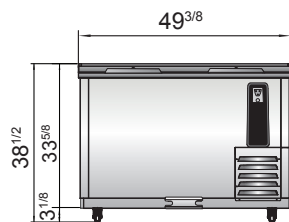

New Jersey, Ohio, Texas, Washington

SPECIFICATIONS

Models	Capacity (Cu.Ft.)	Wire dividers	Casters (inch)	Amps (A)	Voltage (V/Hz/Ph)	HP	Refrigerant	Exterior Dimensions (inch)	Net Weight (lb)	Gross Weight (lb)
MBC24GR	4	2	2	2.3	115/60/1	1/7	R290	24 ^{3/8} ×26 ^{3/4} ×38 ^{1/2}	170	207
MBC36GR	7.7	2	2	2.3	115/60/1	1/7	R290	36 ^{3/4} ×26 ^{3/4} ×38 ^{1/2}	170	207
MBC50GR	11.7	3	2	2.3	115/60/1	1/7	R290	49 ^{3/8} ×26 ^{3/4} ×38 ^{1/2}	176	236
MBC65GR	16.4	4	2	2.3	115/60/1	1/7	R290	64 ^{3/4} ×26 ^{3/4} ×38 ^{1/2}	205	278
MBC80GR	21.2	5	2	2.8	115/60/1	1/5	R290	80 ^{1/2} ×26 ^{3/4} ×38 ^{1/2}	251	344

PLAN VIEW

MBC24GR

MBC36GR

*Interior Dimensions

MBC50GR

MBC65GR

MBC80GR

Stainless steel lids