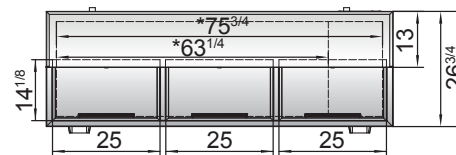

New Jersey, Ohio, Texas, Washington

SPECIFICATIONS

Models	Capacity (Cu.Ft.)	Wire dividers	Casters (inch)	Amps (A)	Voltage (V/Hz/Ph)	HP	Refrigerant	Exterior Dimensions (inch)	Net Weight (lb)	Gross Weight (lb)
MBC24GR	4	2	2	2.3	115/60/1	1/7	R290	24 ^{3/8} ×26 ^{3/4} ×38 ^{1/2}	170	207
MBC36GR	7.7	2	2	2.3	115/60/1	1/7	R290	36 ^{3/4} ×26 ^{3/4} ×38 ^{1/2}	170	207
MBC50GR	11.7	3	2	2.3	115/60/1	1/7	R290	49 ^{3/8} ×26 ^{3/4} ×38 ^{1/2}	176	236
MBC65GR	16.4	4	2	2.3	115/60/1	1/7	R290	64 ^{3/4} ×26 ^{3/4} ×38 ^{1/2}	205	278
MBC80GR	21.2	5	2	2.8	115/60/1	1/5	R290	80 ^{1/2} ×26 ^{3/4} ×38 ^{1/2}	251	344

PLAN VIEW

MBC24GR

MBC36GR

*Interior Dimensions

MBC50GR

MBC65GR

MBC80GR

Stainless steel lids