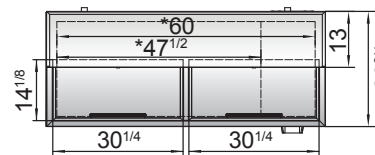

New Jersey, Ohio, Texas, Washington

SPECIFICATIONS

Models	Capacity (Cu.Ft.)	Wire dividers	Casters (inch)	Amps (A)	Voltage (V/Hz/Ph)	HP	Refrigerant	Exterior Dimensions (inch)	Net Weight (lb)	Gross Weight (lb)
MBC24GR	4	2	2	2.3	115/60/1	1/7	R290	24 ^{3/8} ×26 ^{3/4} ×38 ^{1/2}	170	207
MBC36GR	7.7	2	2	2.3	115/60/1	1/7	R290	36 ^{3/4} ×26 ^{3/4} ×38 ^{1/2}	170	207
MBC50GR	11.7	3	2	2.3	115/60/1	1/7	R290	49 ^{3/8} ×26 ^{3/4} ×38 ^{1/2}	176	236
MBC65GR	16.4	4	2	2.3	115/60/1	1/7	R290	64 ^{3/4} ×26 ^{3/4} ×38 ^{1/2}	205	278
MBC80GR	21.2	5	2	2.8	115/60/1	1/5	R290	80 ^{1/2} ×26 ^{3/4} ×38 ^{1/2}	251	344

PLAN VIEW

MBC24GR

MBC36GR

*Interior Dimensions

MBC50GR

MBC65GR

MBC80GR

Stainless steel lids