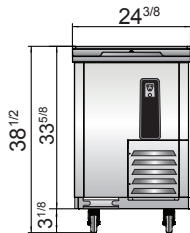

New Jersey, Ohio, Texas, Washington

SPECIFICATIONS

Models	Capacity (Cu.Ft.)	Wire dividers	Casters (inch)	Amps (A)	Voltage (V/Hz/Ph)	HP	Refrigerant	Exterior Dimensions (inch)	Net Weight (lb)	Gross Weight (lb)
MBC24GR	4	2	2	2.3	115/60/1	1/7	R290	24 ^{3/8} ×26 ^{3/4} ×38 ^{1/2}	170	207
MBC36GR	7.7	2	2	2.3	115/60/1	1/7	R290	36 ^{3/4} ×26 ^{3/4} ×38 ^{1/2}	170	207
MBC50GR	11.7	3	2	2.3	115/60/1	1/7	R290	49 ^{3/8} ×26 ^{3/4} ×38 ^{1/2}	176	236
MBC65GR	16.4	4	2	2.3	115/60/1	1/7	R290	64 ^{3/4} ×26 ^{3/4} ×38 ^{1/2}	205	278
MBC80GR	21.2	5	2	2.8	115/60/1	1/5	R290	80 ^{1/2} ×26 ^{3/4} ×38 ^{1/2}	251	344

PLAN VIEW

MBC24GR

MBC36GR

*Interior Dimensions

MBC50GR

MBC65GR

MBC80GR

Stainless steel lids