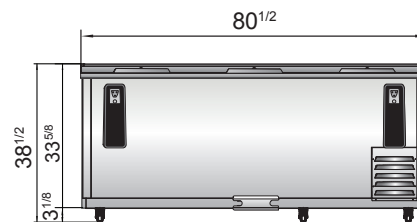

New Jersey, Ohio, Texas, Washington

SPECIFICATIONS

Models	Capacity (Cu.Ft.)	Wire dividers	Casters (inch)	Amps (A)	Voltage (V/Hz/Ph)	HP	Refrigerant	Exterior Dimensions (inch)	Net Weight (lb)	Gross Weight (lb)
MBC24GR	4	2	2	2.3	115/60/1	1/7	R290	24 ^{3/8} ×26 ^{3/4} ×38 ^{1/2}	170	207
MBC36GR	7.7	2	2	2.3	115/60/1	1/7	R290	36 ^{3/4} ×26 ^{3/4} ×38 ^{1/2}	170	207
MBC50GR	11.7	3	2	2.3	115/60/1	1/7	R290	49 ^{3/8} ×26 ^{3/4} ×38 ^{1/2}	176	236
MBC65GR	16.4	4	2	2.3	115/60/1	1/7	R290	64 ^{3/4} ×26 ^{3/4} ×38 ^{1/2}	205	278
MBC80GR	21.2	5	2	2.8	115/60/1	1/5	R290	80 ^{1/2} ×26 ^{3/4} ×38 ^{1/2}	251	344

PLAN VIEW

MBC24GR

MBC36GR

*Interior Dimensions

MBC50GR

MBC65GR

MBC80GR

Stainless steel lids