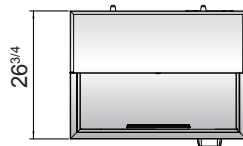

New Jersey, Ohio, Texas, Washington

SPECIFICATIONS

Models	Capacity (Cu.Ft.)	Wire dividers	Casters (inch)	Amps (A)	Voltage (V/Hz/Ph)	HP	Refrigerant	Exterior Dimensions (inch)	Net Weight (lb)	Gross Weight (lb)
MBC24GR	4	2	2	2.3	115/60/1	1/7	R290	24 ^{3/8} ×26 ^{3/4} ×38 ^{1/2}	170	207
MBC36GR	7.7	2	2	2.3	115/60/1	1/7	R290	36 ^{3/4} ×26 ^{3/4} ×38 ^{1/2}	170	207
MBC50GR	11.7	3	2	2.3	115/60/1	1/7	R290	49 ^{3/8} ×26 ^{3/4} ×38 ^{1/2}	176	236
MBC65GR	16.4	4	2	2.3	115/60/1	1/7	R290	64 ^{3/4} ×26 ^{3/4} ×38 ^{1/2}	205	278
MBC80GR	21.2	5	2	2.8	115/60/1	1/5	R290	80 ^{1/2} ×26 ^{3/4} ×38 ^{1/2}	251	344

PLAN VIEW

MBC24GR

MBC36GR

*Interior Dimensions

MBC50GR

MBC65GR

MBC80GR

Stainless steel lids