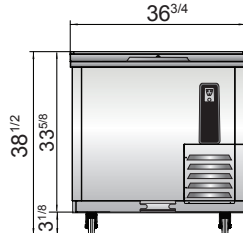

New Jersey, Ohio, Texas, Washington

SPECIFICATIONS

Models	Capacity (Cu.Ft.)	Wire dividers	Casters (inch)	Amps (A)	Voltage (V/Hz/Ph)	HP	Refrigerant	Exterior Dimensions (inch)	Net Weight (lb)	Gross Weight (lb)
MBC24GR	4	2	2	2.3	115/60/1	1/7	R290	24 ^{3/8} ×26 ^{3/4} ×38 ^{1/2}	170	207
MBC36GR	7.7	2	2	2.3	115/60/1	1/7	R290	36 ^{3/4} ×26 ^{3/4} ×38 ^{1/2}	170	207
MBC50GR	11.7	3	2	2.3	115/60/1	1/7	R290	49 ^{3/8} ×26 ^{3/4} ×38 ^{1/2}	176	236
MBC65GR	16.4	4	2	2.3	115/60/1	1/7	R290	64 ^{3/4} ×26 ^{3/4} ×38 ^{1/2}	205	278
MBC80GR	21.2	5	2	2.8	115/60/1	1/5	R290	80 ^{1/2} ×26 ^{3/4} ×38 ^{1/2}	251	344

PLAN VIEW

MBC24GR

MBC36GR

*Interior Dimensions

MBC50GR

MBC65GR

MBC80GR

Stainless steel lids