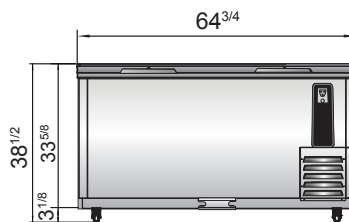

New Jersey, Ohio, Texas, Washington

SPECIFICATIONS

Models	Capacity (Cu.Ft.)	Wire dividers	Casters (inch)	Amps (A)	Voltage (V/Hz/Ph)	HP	Refrigerant	Exterior Dimensions (inch)	Net Weight (lb)	Gross Weight (lb)
MBC24GR	4	2	2	2.3	115/60/1	1/7	R290	24 ^{3/8} ×26 ^{3/4} ×38 ^{1/2}	170	207
MBC36GR	7.7	2	2	2.3	115/60/1	1/7	R290	36 ^{3/4} ×26 ^{3/4} ×38 ^{1/2}	170	207
MBC50GR	11.7	3	2	2.3	115/60/1	1/7	R290	49 ^{3/8} ×26 ^{3/4} ×38 ^{1/2}	176	236
MBC65GR	16.4	4	2	2.3	115/60/1	1/7	R290	64 ^{3/4} ×26 ^{3/4} ×38 ^{1/2}	205	278
MBC80GR	21.2	5	2	2.8	115/60/1	1/5	R290	80 ^{1/2} ×26 ^{3/4} ×38 ^{1/2}	251	344

PLAN VIEW

MBC24GR

MBC36GR

*Interior Dimensions

MBC50GR

MBC65GR

MBC80GR

Stainless steel lids