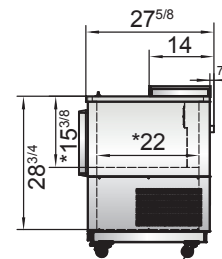

New Jersey, Ohio, Texas, Washington

SPECIFICATIONS

Models	Capacity (Cu.Ft.)	Wire dividers	Casters (inch)	Amps (A)	Voltage (V/Hz/Ph)	HP	Refrigerant	Exterior Dimensions (inch)	Net Weight (lb)	Gross Weight (lb)
MBC24GR	4	2	2	2.3	115/60/1	1/7	R290	24 ^{3/8} ×26 ^{3/4} ×38 ^{1/2}	170	207
MBC36GR	7.7	2	2	2.3	115/60/1	1/7	R290	36 ^{3/4} ×26 ^{3/4} ×38 ^{1/2}	170	207
MBC50GR	11.7	3	2	2.3	115/60/1	1/7	R290	49 ^{3/8} ×26 ^{3/4} ×38 ^{1/2}	176	236
MBC65GR	16.4	4	2	2.3	115/60/1	1/7	R290	64 ^{3/4} ×26 ^{3/4} ×38 ^{1/2}	205	278
MBC80GR	21.2	5	2	2.8	115/60/1	1/5	R290	80 ^{1/2} ×26 ^{3/4} ×38 ^{1/2}	251	344

PLAN VIEW

MBC24GR

MBC36GR

*Interior Dimensions

MBC50GR

MBC65GR

MBC80GR

Stainless steel lids